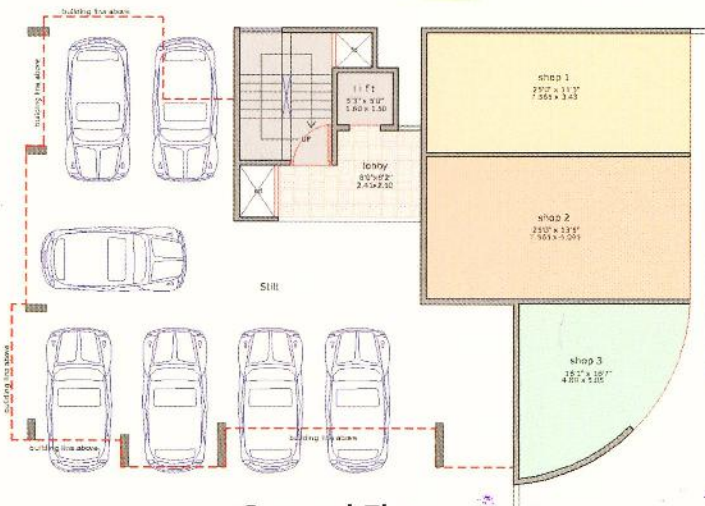

VICTORY LANDMARK

Ground + 6 Storey
Residential + Commercial
Sector 19 , ULWE,
Plot no. : 43
NAVI MUMBAI

FLOOR PLANS

Ground Floor

First Floor

Second Floor

Third & Fifth Floor

Fourth & Sixth Floor