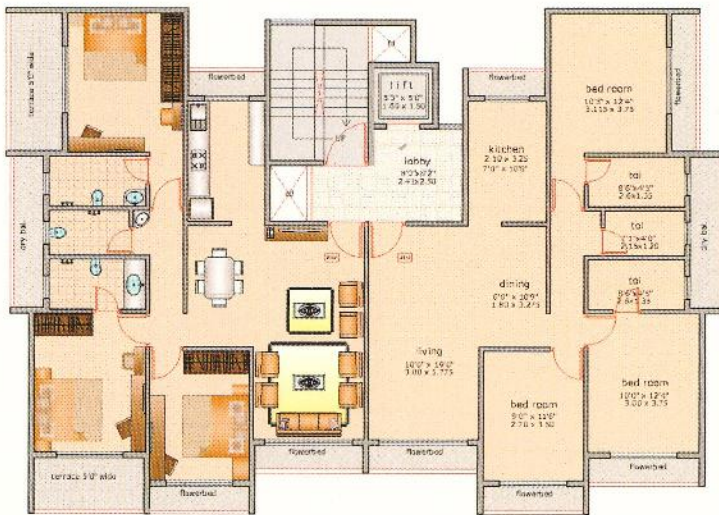

VICTORY LANDMARK

Ground + 6 Storey
Residential + Commercial
Sector 19 , ULWE,
Plot no. : 43
NAVI MUMBAI

FLOOR PLANS

Ground Floor

First Floor

Second Floor

Third & Fifth Floor

Fourth & Sixth Floor